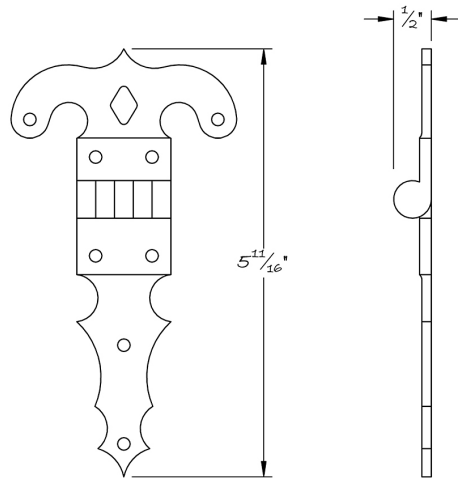

LOWE HARDWARE

No. 8699

*Available in any of our yacht-quality electroplated or patinated finishes.*

• DESIGNED, MANUFACTURED & HAND FINISHED IN MAINE SINCE 1977 •

73 SPRING STREET NEW YORK, NY 10012 (212) 390-0660