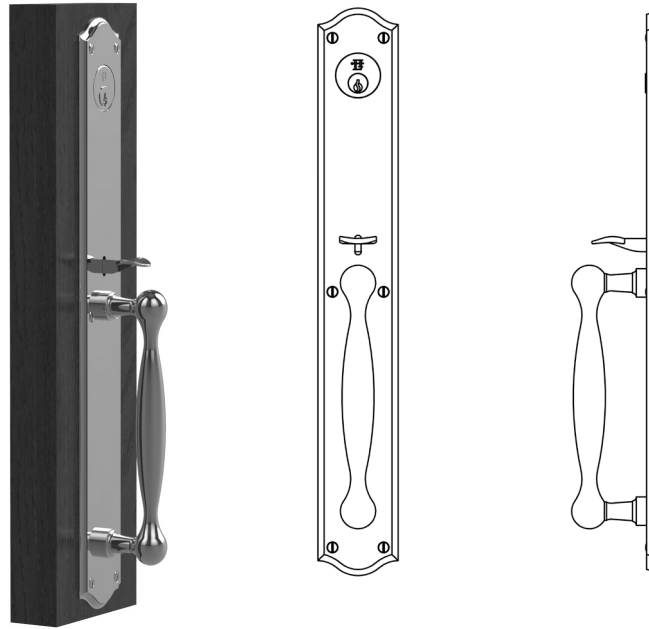

LOWE HARDWARE

No. 7612

---

*The #7612 entry door pull with thumbblatch features a Herreshoff inspired handle mounted to a cove edge detailed escutcheon. Ogee curves at the plate's extremities mimic the graceful lines of the pull. All Lowe Hardware thumbblatches can be utilized with a knob or lever on the interior side of the swinging door.*