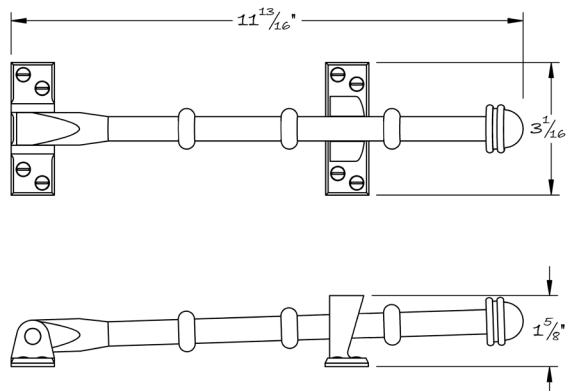

LOWE HARDWARE

No. 7082

*Available in any of our yacht-quality electroplated or patinated finishes.*

• DESIGNED, MANUFACTURED & HAND FINISHED IN MAINE SINCE 1977 •

73 SPRING STREET NEW YORK, NY 10012 (212) 390-0660