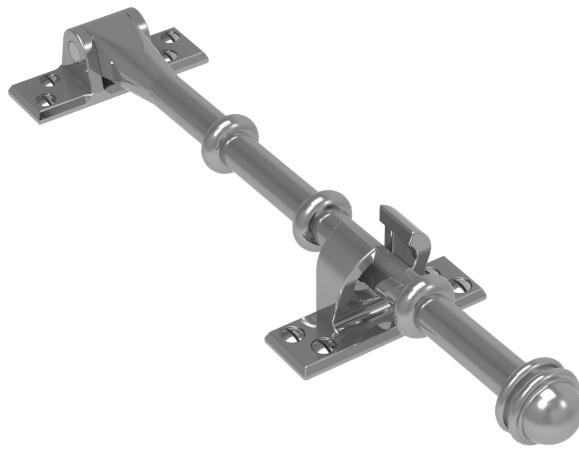

LOWE HARDWARE

No. 7082

*Available in any of our yacht-quality electroplated or patinated finishes.*

• DESIGNED, MANUFACTURED & HAND FINISHED IN MAINE SINCE 1977 •

73 SPRING STREET NEW YORK, NY 10012 (212) 390-0660