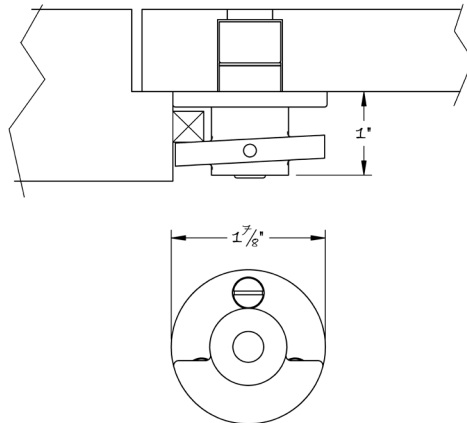

LOWE HARDWARE

No. 7080

---

*Lowe Hardware's #7080 sole dog is a product which is requested often in the yachting market.*

*The cam action of the dog securely pulls floor boards down to be made fast while at sea.*

*A simple 3/8" square handle activates the naval brass axle.*

*Spring loaded detents indicate the open position and keep the unit from rotating when putting the floor back in place. Finishing rings are available upon request for when the mechanism is required to be seen on the finished sole.*