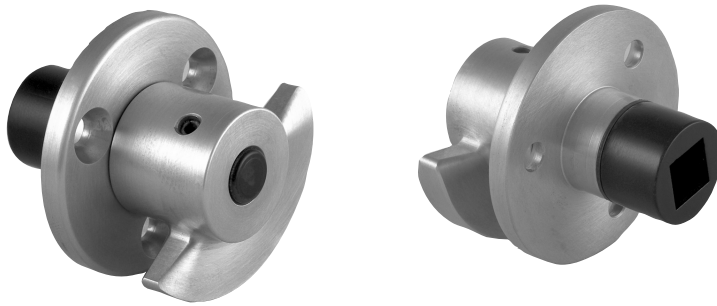

LOWE HARDWARE

No. 7080

---

*Lowe Hardware's #7080 sole dog is a product which is requested often in the yachting market.*

*The cam action of the dog securely pulls floor boards down to be made fast while at sea.*

*A simple 3/8" square handle activates the naval brass axle.*

*Spring loaded detents indicate the open position and keep the unit from rotating when putting the floor back in place. Finishing rings are available upon request for when the mechanism is required to be seen on the finished sole.*