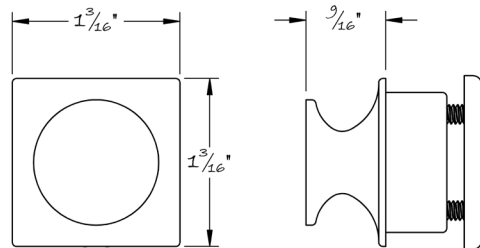

LOWE HARDWARE

No. 7009

---

FIXED PULL DUMMY PUSH BUTTON

*No. 7009 is designed to function as a fixed pull dummy push button.*

*Available in any of our yacht-quality electroplated or patinated finishes.*

---