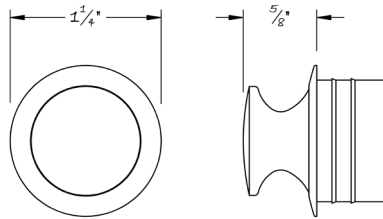

LOWE HARDWARE

No. 7000

---

PUSH BUTTON LATCH

*Our No. 7000 Push Button (shown here with coordinating No. 7005 Trim Ring) has a slightly domed face. Engineered with correlating tolerances to work with our #6090 latch, the final result yields a quieter cabin while under way.*