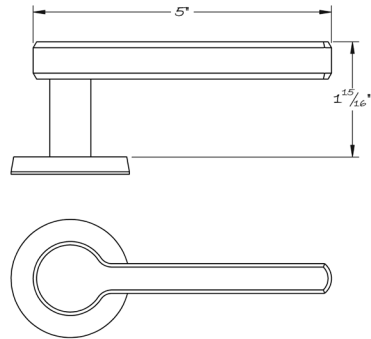

LOWE HARDWARE

No. 6602

---

*The #6602 lever constitutes clean, elegant, modern design without the harshness of sharp edges and square corners. This lever coordinates well with simple trim details. As with all of Lowe Hardware's products, this lever can be scaled to any project's size requirements.*