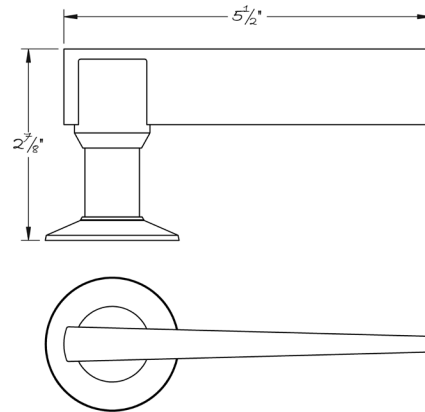

LOWE HARDWARE

No. 6601

---

*The No. 6601 Lever is a highly original Lowe Hardware design.*

*The union of the cylinder and wedge brings into balance elemental geometric forms.*

*All edges, corners, unions, and conclusions have been refined. The result is clean and simplified,*