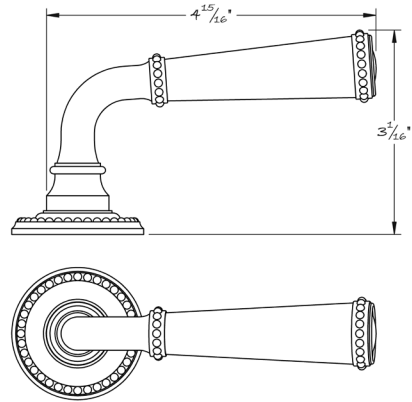

LOWE HARDWARE

No. 6580

*Lowe Hardware's #6580 Lever has 2 bands of delicate beading on the handle. Shown here on a coordinating escutcheon plate, the 6580 lever is compatible with any rose or escutcheon.*

*All hardware is made-to-order. Details and dimensions can be modified to suit any project.*

*Available in any of our yacht quality finishes.*

• DESIGNED, MANUFACTURED & HAND FINISHED IN MAINE SINCE 1977 •