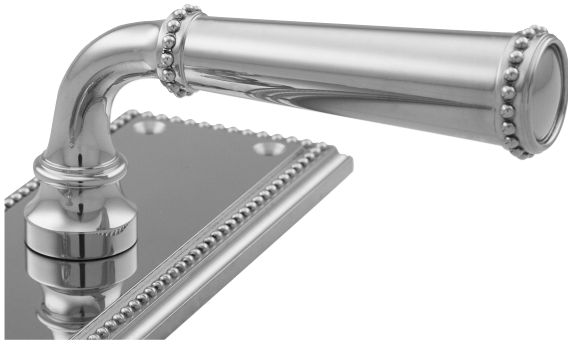

LOWE HARDWARE

No. 6580

*Lowe Hardware's #6580 Lever has 2 bands of delicate beading on the handle. Shown here on a coordinating escutcheon plate, the 6580 lever is compatible with any rose or escutcheon.*

*All hardware is made-to-order. Details and dimensions can be modified to suit any project.*

*Available in any of our yacht quality finishes.*

• DESIGNED, MANUFACTURED & HAND FINISHED IN MAINE SINCE 1977 •