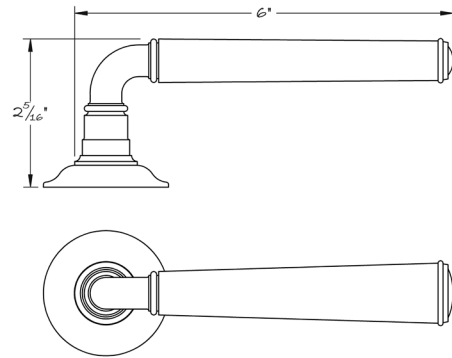

LOWE HARDWARE

No. 6530PPA

---

*Lowe Hardware's 6530PPA lever was designed in collaboration with Peter Pennoyer Architects of N.Y.C. Shown here on the 1530PPA escutcheon plate, this lever is compatible with any rose or escutcheon.*