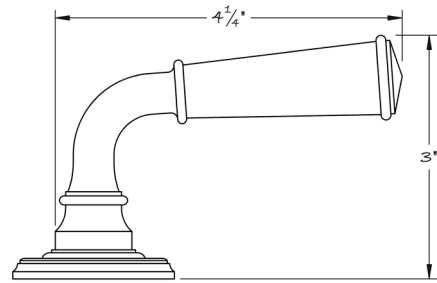

LOWE HARDWARE

No. 6522

---

*Shown here on a round rose, the 6522 lever is compatible with any of our roses or escutcheons.*

*All hardware is made-to-order. Details and dimensions can be modified to suit any project.*