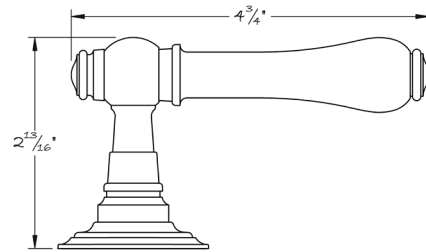

LOWE HARDWARE

No. 6506

---

*The 6506 lever is suitable for interior doors as well as exterior multipoint applications and is compatible with any rose or escutcheon. (Refer to 6506TT for the tilt turn scale version).*