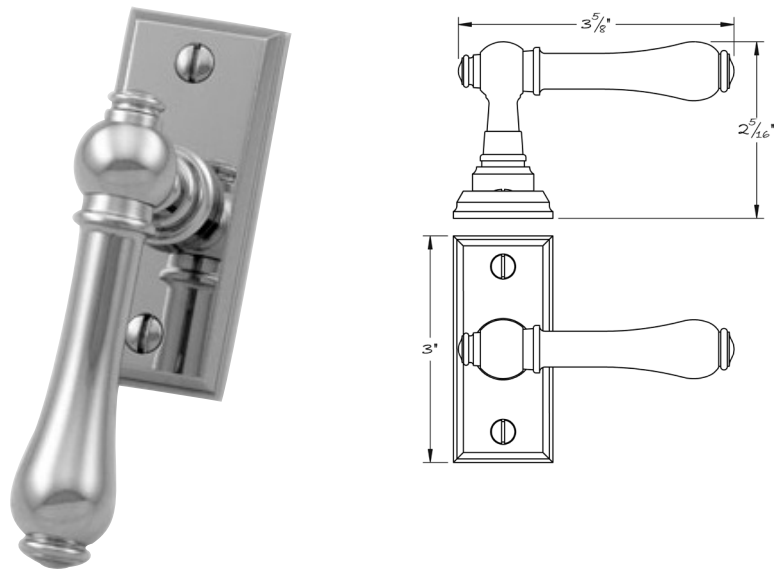

LOWE HARDWARE

No. 6506TT

---

*The 6506TT lever is the tilt turn scaled version of our 6506 lever.  
Appropriate for screen door and thin yacht passage doors, this lever is compatible with any  
rose or escutcheon.  
All hardware is made-to-order. Details and dimensions can be modified to suit any project.  
Available in any of our yacht-quality finishes.*