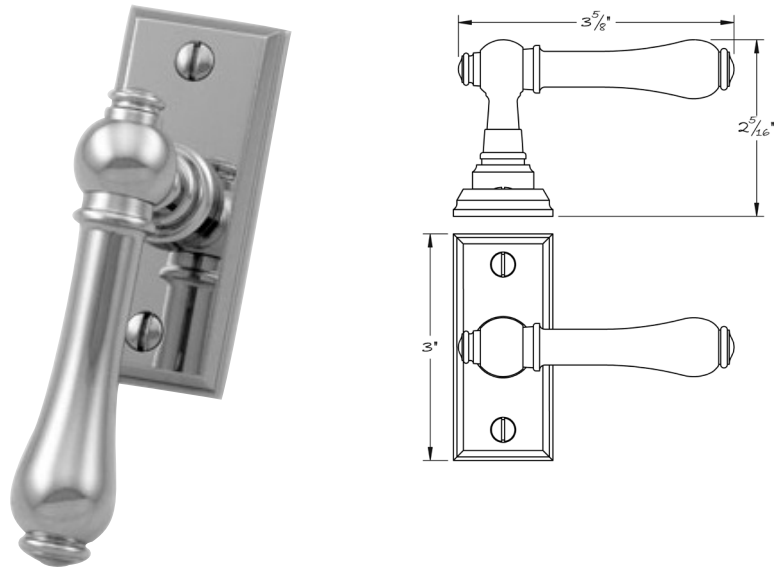

LOWE HARDWARE

No. 6506TT

---

*The #6506TT lever is the tilt turn scaled version of our #6506 lever.*

*Pictured with accompanying escutcheon plate.*

*Appropriate for screen door and thin yacht passage doors.*