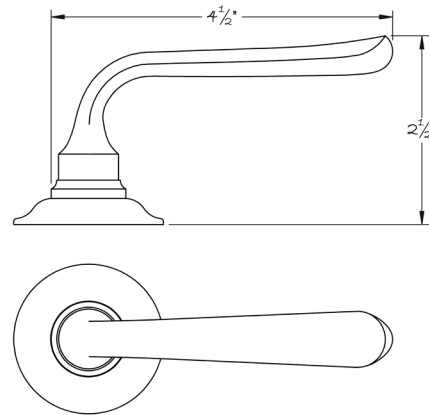

LOWE HARDWARE

No. 6505

*Lowe Hardware's 6505 lever is compatible with any rose or escutcheon.
All hardware is made-to-order. Details and dimensions can be modified to suit any project.
Available in any of our yacht quality finishes.*