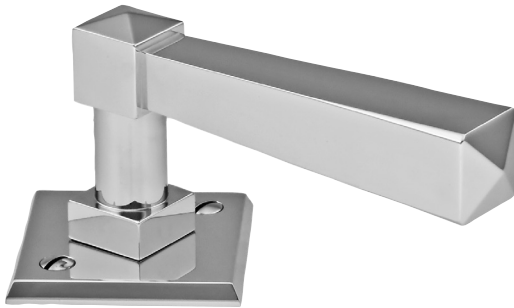

LOWE HARDWARE

No. 6504

*Lowe Hardware's 6504 lever is an Arts & Crafts inspired design, based on working with a square on square motif.*

*Mounted here with its corresponding 4711 rose, the 6504 lever is compatible with any rose or escutcheon.*

*All hardware is made-to-order. Details and dimensions can be modified to suit any project.*

*Available in any of our yacht quality finishes.*