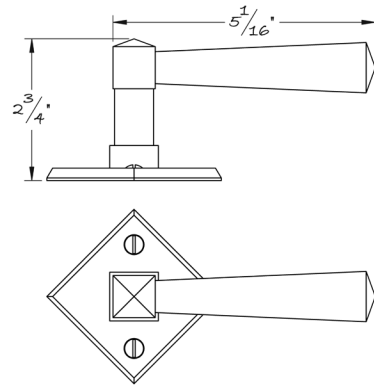

LOWE HARDWARE

No. 6504

*Lowe Hardware's 6504 lever is an Arts & Crafts inspired design, based on working with a square on square motif.*

*Mounted here with its corresponding 4711 rose, the 6504 lever is compatible with any rose or escutcheon.*