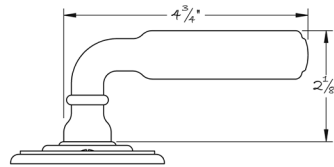

LOWE HARDWARE

No. 6503

---

*Lowe Hardware's 6503 lever was originally designed for a Greene & Greene influenced interpretation of the Gamble house completed in Maine.*

*The 6503 lever is compatible with any rose or escutcheon.*