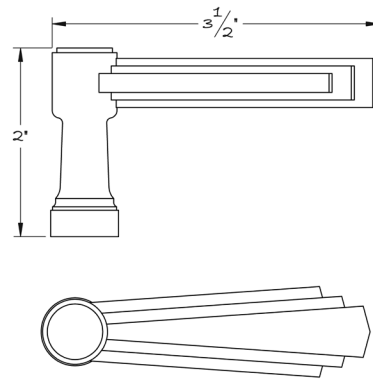

LOWE HARDWARE

No. 6502

---

*The 6502 lever is Lowe Hardware's interpretation of the art deco design style, and features an elegant stepped and fanned grip. The 6502 lever is compatible with any rose or escutcheon. All hardware is made-to-order. Details and dimensions can be modified to suit any project. Available in any of our yacht quality finishes.*