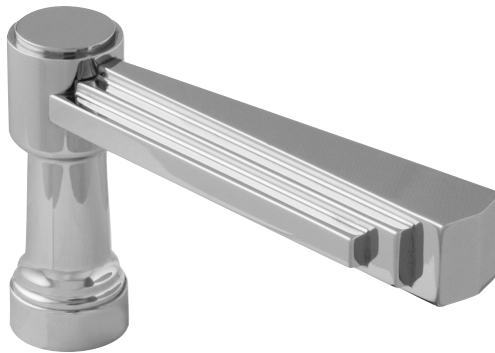

LOWE HARDWARE

No. 6502

---

*The 6502 lever is Lowe Hardware's interpretation of the art deco design style, and features an elegant stepped and fanned grip. The 6502 lever is compatible with any rose or escutcheon. All hardware is made-to-order. Details and dimensions can be modified to suit any project. Available in any of our yacht quality finishes.*