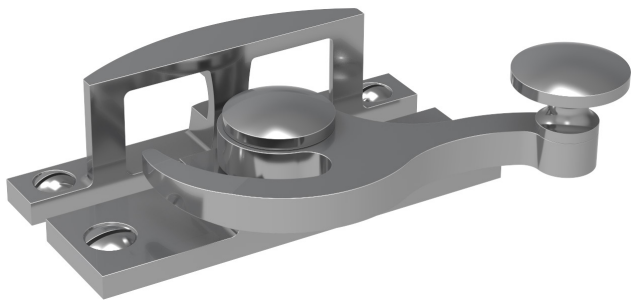

LOWE HARDWARE

No. 6301

*Available in all of our yacht quality finishes.*

• DESIGNED, MANUFACTURED & HAND FINISHED IN MAINE SINCE 1977 •