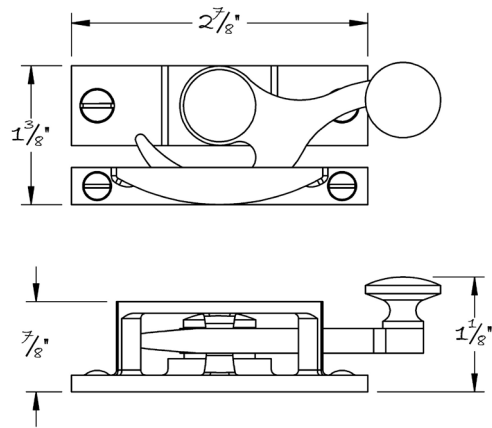

LOWE HARDWARE

No. 6301

*Available in all of our yacht quality finishes.*

• DESIGNED, MANUFACTURED & HAND FINISHED IN MAINE SINCE 1977 •