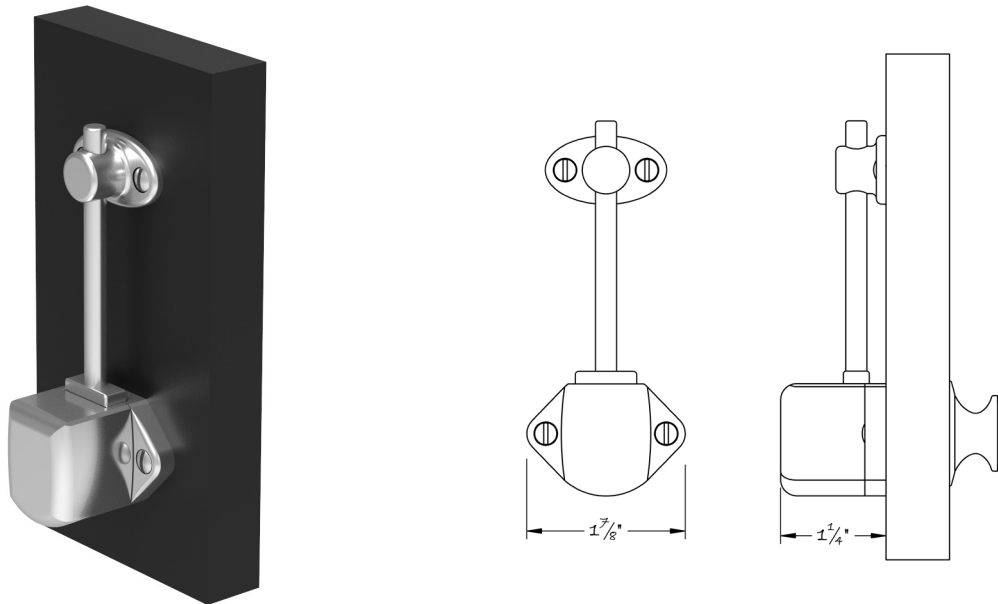

LOWE HARDWARE

No. 6091

---

SUPERIOR PUSH BUTTON DRAWER LATCH

*The Lowe Hardware push button latch adapted to be used for drawers, French doors, drop fronts, or any other opening panel that would require the button to be placed more than 1" from the panel edge.*

*Shown pictured with the #6089 guide bracket. Rods are custom cut at the factory per project, and are made from any material to match the latch and bracket's finish.*

---

• DESIGNED, MANUFACTURED & HAND FINISHED IN MAINE SINCE 1977 •