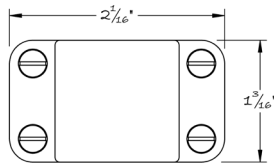

LOWE HARDWARE

No. 6080

*Finished to the highest in yacht standards,
this latch is available in any electroplated or patinated finish.*

• DESIGNED, MANUFACTURED & HAND FINISHED IN MAINE SINCE 1977 •

73 SPRING STREET NEW YORK, NY 10012 (212) 390-0660