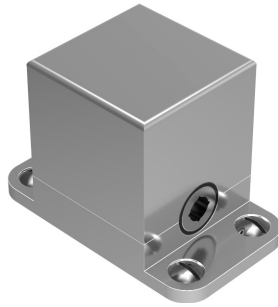

LOWE HARDWARE

No. 6080

*Finished to the highest in yacht standards,
this latch is available in any electroplated or patinated finish.*

• DESIGNED, MANUFACTURED & HAND FINISHED IN MAINE SINCE 1977 •

73 SPRING STREET NEW YORK, NY 10012 (212) 390-0660