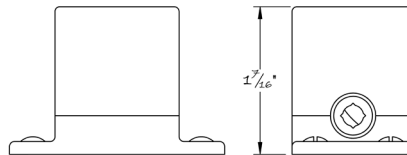

LOWE HARDWARE

No. 6080

*Finished to the highest in yacht standards,
this latch is available in any electroplated or patinated finish.*

• DESIGNED, MANUFACTURED & HAND FINISHED IN MAINE SINCE 1977 •

73 SPRING STREET NEW YORK, NY 10012 (212) 390-0660