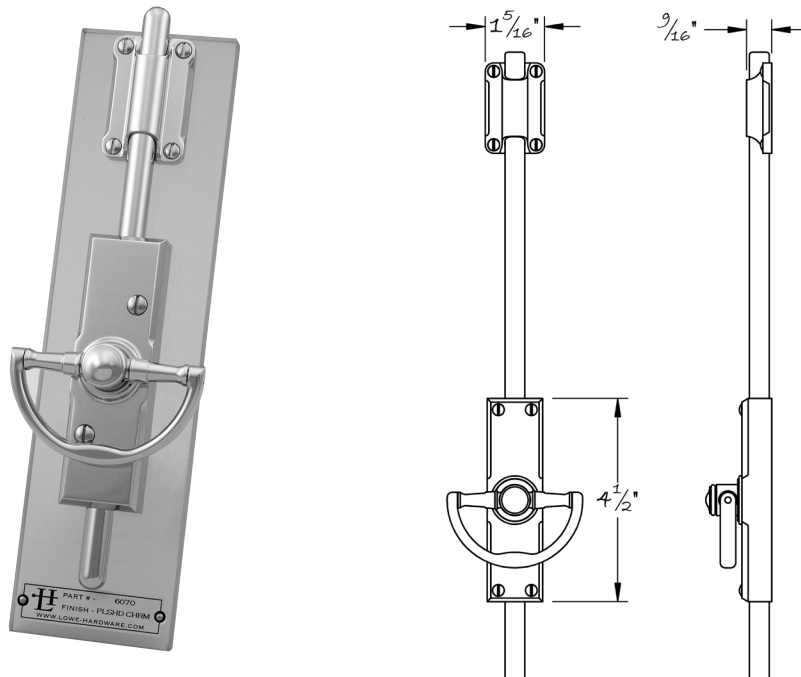

LOWE HARDWARE

No. 6070

*A component of our Alphecca suite, the #6070 cremone bolt contains design elements that build on Lowé Hardware's yacht hardware background.*

*Stop chamfers surround the case while the rods are round compared to traditional rectangular pieces, and seamlessly blend into the low profile brackets.*

*Any turn piece, knob or lever, can be substituted for the drop ring.*

DESIGNED, MANUFACTURED & HAND FINISHED IN MAINE SINCE 1977

73 SPRING STREET NEW YORK, NY 10012 (212) 390-0660

WWW.LOWE-HARDWARE.COM