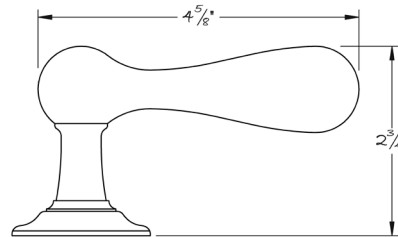

LOWE HARDWARE

No. 6012

---

*Lowe Hardware's 6012 lever has the same grip as the 6011 lever, but with a straight stanchion which terminates in a coved moulding. Shown with the 4702 rose, the 6012 lever is compatible with any rose or escutcheon.*