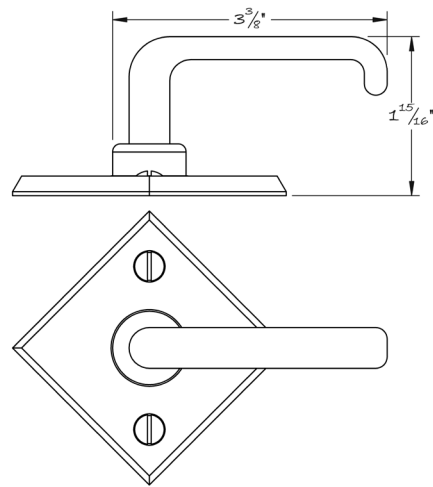

LOWE HARDWARE

No. 6004

---

*The #6004 lever represents an ideal balance between minimalistic design and pragmatic functionality. On board a yacht, the slight hook at the grip's end prevents items from being caught between the lever and door. In its standard size this piece is ideal for production boat head doors and hanging lockers. As with all of Lowe Hardware's products, the lever can be scaled to any project's size requirements. Available in any of our yacht-quality finishes.*