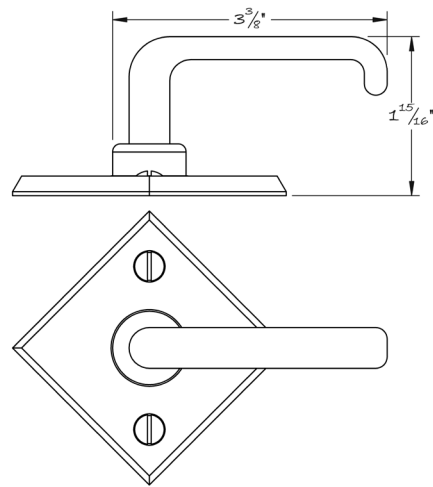

LOWE HARDWARE

No. 6004

---

*The 6004 lever represents an ideal balance between minimalistic design and pragmatic functionality. On board a yacht, the slight hook at the grip's end prevents items from being caught between the lever and door. In its standard size this piece is ideal for production boat head doors and hanging lockers.*