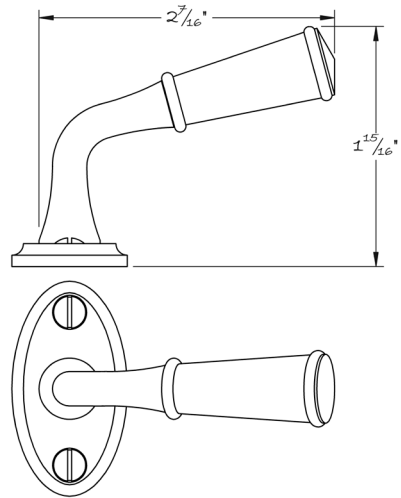

LOWE HARDWARE

No. 6002

*Shown here on an elliptical escutcheon, the 6002 lever is compatible with any rose or escutcheon.*

*This lever comprises a flat tapered grip balanced by two plain astragals on each end.*