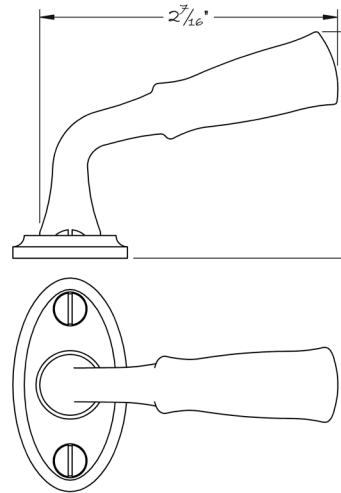

LOWE HARDWARE

No. 6001

*Shown here on an elliptical escutcheon, the 6001 lever is compatible with any
rose or escutcheon.*

*All hardware is made-to-order. Details and dimensions can be modified to suit
any project. Available in any of our yacht quality finishes.*