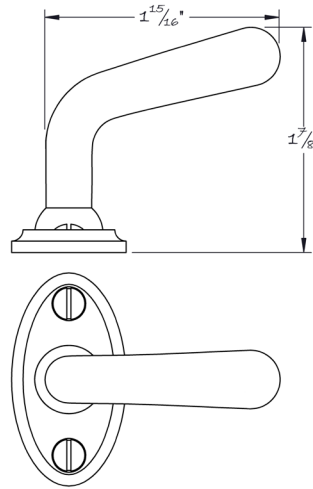

LOWE HARDWARE

No. 6000

---

*Shown here on an elliptical escutcheon, the 6000 lever is compatible with any rose or escutcheon.*

*All hardware is made-to-order. Details and dimensions can be modified to suit any project.*