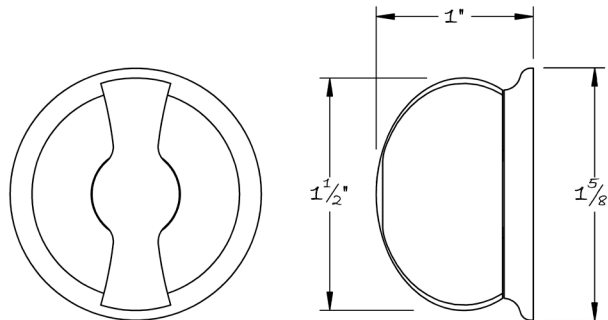

LOWE HARDWARE

No. 5093

---

*The #5093 thumbturn is a unique design which looks stout in plan view and minimal in side view. Suitable as a cabinet door knob, or bin pull latch turn on a yacht, as well as a privacy thumbturn for contemporary interiors. Symmetrical fanned toggle shapes meet the center shaft allowing for a sure grip of the turn. The elliptical turned top is slightly undercut where it meets the ogee border of the rose. Supplied with two #6 screws which are hidden when in the closed position.*