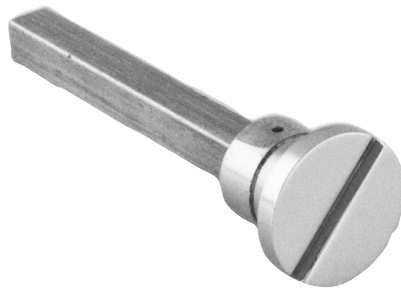

LOWE HARDWARE

No. 5092

---

EMERGENCY RELEASE

*Slotted emergency release, also referred to as a "coin release".*

*Use on the outside of privacy doors in case a person locks themselves in a bathroom, study, bedroom, etc. Lowe Hardware manufactures the piece to work with any of our trim whether European or American, on roses or escutcheon plates.*

*Available in any of our yacht quality electroplated or patinated finishes.*

---

• DESIGNED, MANUFACTURED & HAND FINISHED IN MAINE SINCE 1977 •

73 SPRING STREET NEW YORK, NY 10012 (212) 390-0660

WWW.LOWE-HARDWARE.COM