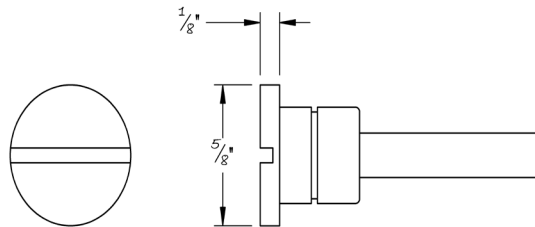

LOWE HARDWARE

No. 5092

---

EMERGENCY RELEASE

*Slotted emergency release, also referred to as a "coin release".*

*Use on the outside of privacy doors in case a person locks themselves in a bathroom, study, bedroom, etc. Lowe Hardware manufactures the piece to work with any of our trim whether European or American, on roses or escutcheon plates.*