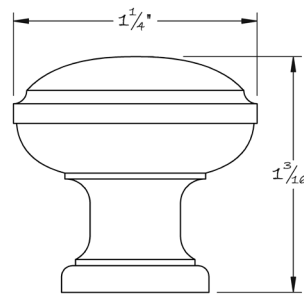

LOWE HARDWARE

No. 5067C

CABINET KNOB

*All hardware is made-to-order. Details and dimensions can be modified to suit any project.
Available in any of our yacht quality finishes.*

• DESIGNED, MANUFACTURED & HAND FINISHED IN MAINE SINCE 1977 •