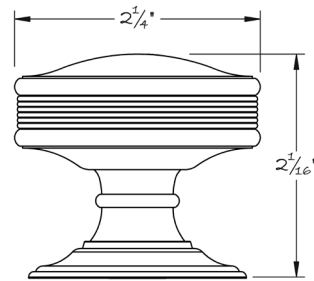

LOWE HARDWARE

No. 5058

---

*The #5058 knob is characterized by its detailed yet gentle thin ribbons bound by two larger astragals. This knob coordinates well with both traditional and more contemporary interiors due to its restrained ogee face. The #4716 rose perfectly compliments this transitional piece. Available in any of our yacht quality electroplated or patinated finishes.*