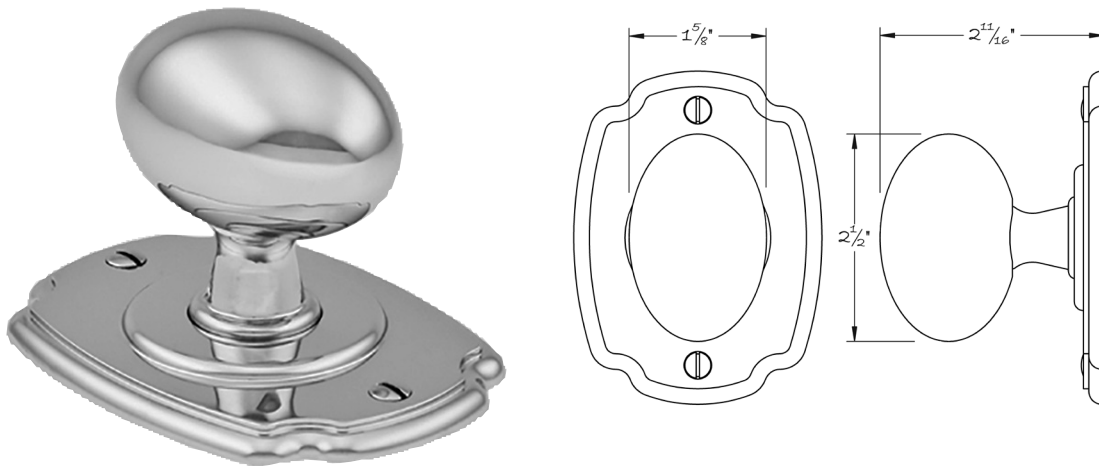

LOWE HARDWARE

No. 5056

*The #5056 is Lowe Hardware's interpretation of the standard egg shaped door knob, unique in its design and construction. Designers have attempted the joint marriage of a uniformed turned stanchion and the egg, but our specialized manufacturing approach allows the joint to create an elegant line and balanced feel. This approach in turn enables constant repeatability in all batches produced. Another unique design detail is the termination of the stanchion in an ogee curve which compounds into the rose, yielding a clean design which is equally at home when mounted to escutcheons or roses for all door types. The elliptical shape is more appropriate for fixed pull applications when compared to turned knobs.*