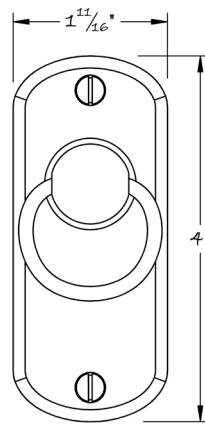

LOWE HARDWARE

No. 5050BP

---

*Available in all of our yacht quality finishes.*

• DESIGNED, MANUFACTURED & HAND FINISHED IN MAINE SINCE 1977 •

73 SPRING STREET NEW YORK, NY 10012 (212) 390-0660

WWW.LOWE-HARDWARE.COM