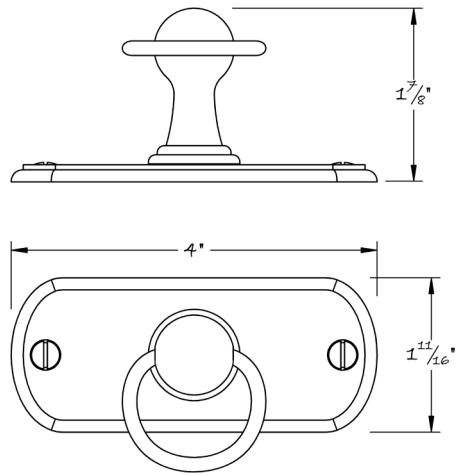

LOWE HARDWARE

No. 5050BP-H

Available in all of our yacht quality finishes.

• DESIGNED, MANUFACTURED & HAND FINISHED IN MAINE SINCE 1977 •

73 SPRING STREET NEW YORK, NY 10012 (212) 390-0660

WWW.LOWE-HARDWARE.COM