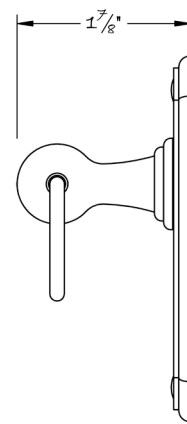

LOWE HARDWARE

No. 5050BP

---

*Available in all of our yacht quality finishes.*

• DESIGNED, MANUFACTURED & HAND FINISHED IN MAINE SINCE 1977 •

73 SPRING STREET NEW YORK, NY 10012 (212) 390-0660

WWW.LOWE-HARDWARE.COM

LOWE HARDWARE

No. 5050BP-H

---

*Available in all of our yacht quality finishes.*

• DESIGNED, MANUFACTURED & HAND FINISHED IN MAINE SINCE 1977 •

73 SPRING STREET NEW YORK, NY 10012 (212) 390-0660

WWW.LOWE-HARDWARE.COM