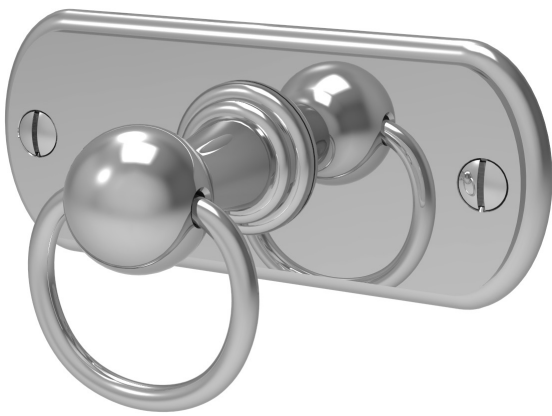

LOWE HARDWARE

No. 5050BP-H

Available in all of our yacht quality finishes.

• DESIGNED, MANUFACTURED & HAND FINISHED IN MAINE SINCE 1977 •

73 SPRING STREET NEW YORK, NY 10012 (212) 390-0660

WWW.LOWE-HARDWARE.COM