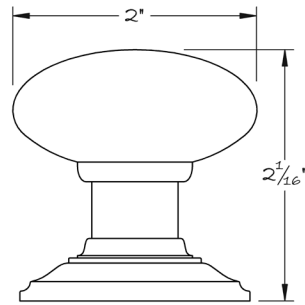

LOWE HARDWARE

No. 5045

---

*Available in any of our yacht quality electroplated or patinated finishes.*

• DESIGNED, MANUFACTURED & HAND FINISHED IN MAINE SINCE 1977 •

73 SPRING STREET NEW YORK, NY 10012 (212) 390-0660