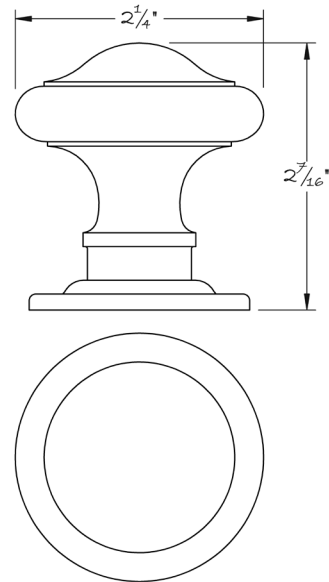

LOWE HARDWARE

No. 5035

---

*Available in any of our yacht quality electroplated or patinated finishes.*

• DESIGNED, MANUFACTURED & HAND FINISHED IN MAINE SINCE 1977 •

73 SPRING STREET NEW YORK, NY 10012 (212) 390-0660