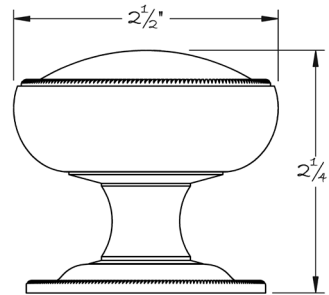

LOWE HARDWARE

No. 5030

*The #5030 is Lowe Hardware's modern interpretation of a coin top knob.
It's subtle detailed knurling and restrained form allow this piece to be used in
traditional as well as more progressive interiors.*