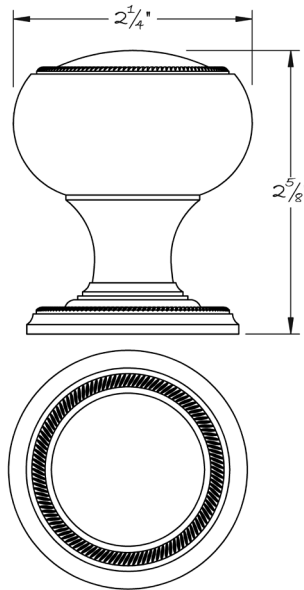

LOWE HARDWARE

No. 5029-R

---

*The #5029-R knob is Lowe Hardware's refined and improved take on a classic design. Our approach leads to a multi piece product which allows for split finishes between the slightly domed face and body. Common finish pairings are bright gold for the face and brushed gold for the body. Beaded, rope, and straight knurls are available as well as a plain smooth ribbon for both the knob and rose. Pictured with our #4710 rose and rope knurl. Available in any of our yacht quality electroplated or patinated finishes.*