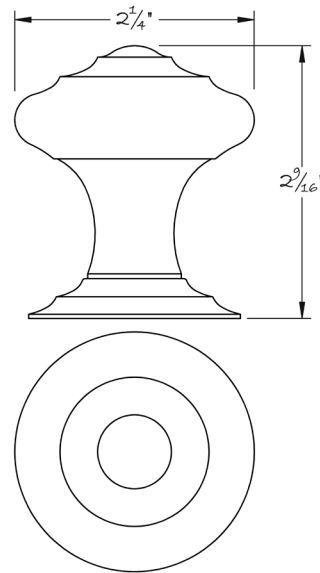

LOWE HARDWARE

No. 5027

---

*Lowe Hardware's #5027 knob is a combination of precision engineering and artistic interpretation of the world around us. The concentric wave pattern on the face and matching rose are inspired by the familiar result of a pebble or drop of rain falling on the surface of calm water. The carefully considered outside radius results in a comfortable fit in the hand, reflecting the need for all pieces of hardware to ultimately meet the test of functionality.*

*This knob also works quite well on a simple escutcheon matched with the classic #5085 anchor thumbturn.*

*Available in any of our yacht quality electroplated or patinated finishes.*

• DESIGNED, MANUFACTURED & HAND FINISHED IN MAINE SINCE 1977 •