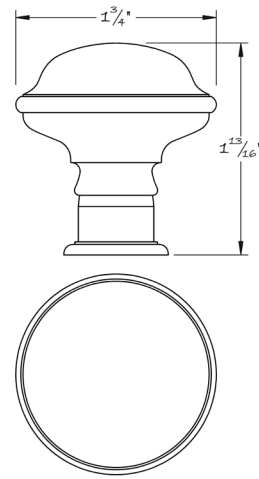

LOWE HARDWARE

No. 5020

*Sharing the same neck, body shape, and dimensions as the #5021,
Lowe Hardware's #5020 knob finishes the head off with an elliptical dome.
All hardware is made-to-order. Details and dimensions can be modified to suit any project.
Available in any of our yacht quality finishes.*