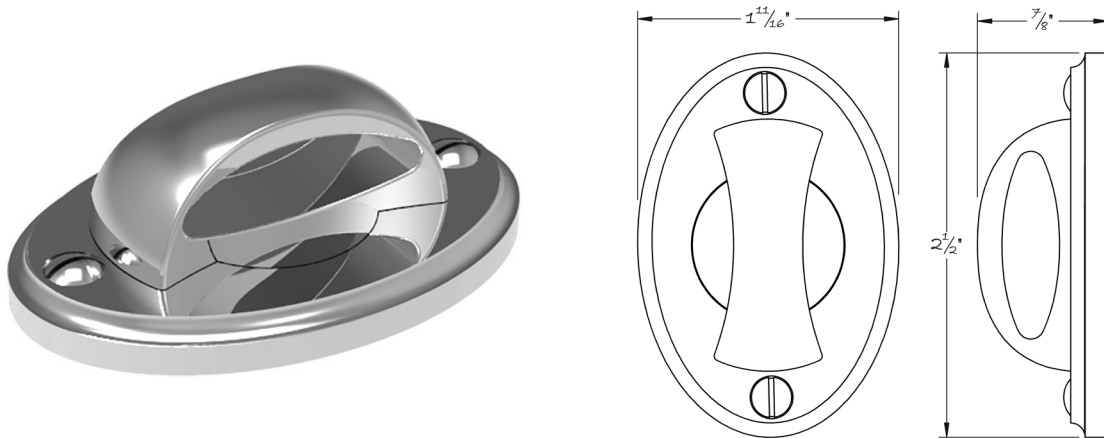

LOWE HARDWARE

No. 5013

*Lowe Hardware's toggle shaped thumbturn is suitable for low profile applications.
Along with the piece's marine applications, the #5013 can be used as a thumbturn
for more progressive architectural projects.
Available in all of our yacht quality finishes.*