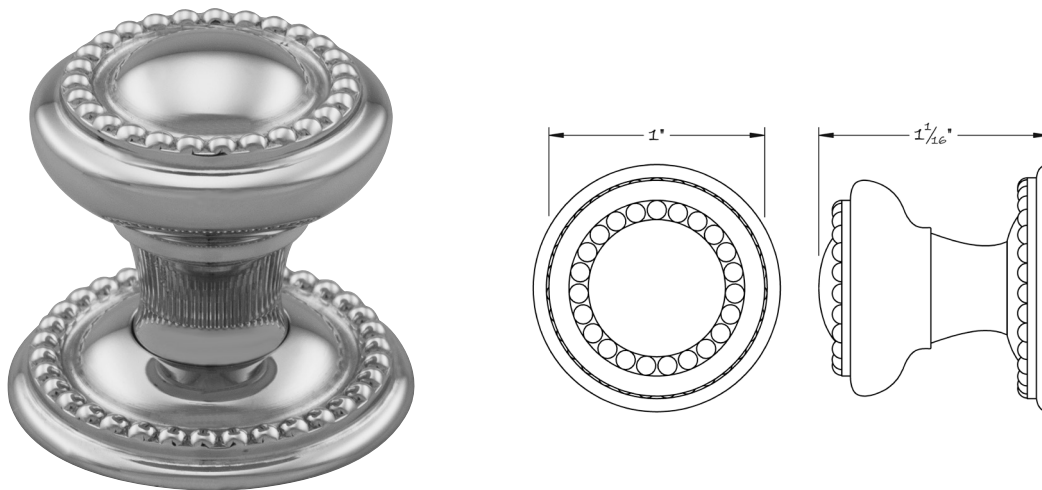

LOWE HARDWARE

No. 5011

---

*The #5011 beaded knob is Lowe Hardware's interpretation of a classic design manufactured for decades. A modern neck design blends into an ogee underside which leads to the knob's top. Roped and plain astragal details are also available. Manufactured in any size to complement all interior applications, ranging from cabinet to large interior door scales.*

*All hardware is made-to-order. Details and dimensions can be modified to suit any project.*

*Available in any of our yacht quality finishes.*

• DESIGNED, MANUFACTURED & HAND FINISHED IN MAINE SINCE 1977 •