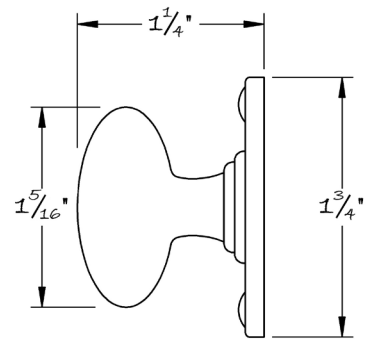

LOWE HARDWARE

No. 5003

*Lowe Hardware's perfectly proportioned #5003 elliptical cabinet knob.
Available in all of our yacht quality finishes.*

• DESIGNED, MANUFACTURED & HAND FINISHED IN MAINE SINCE 1977 •