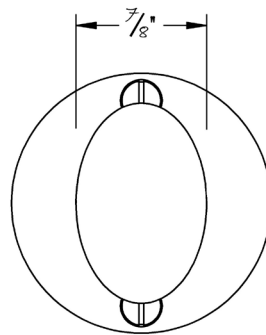

LOWE HARDWARE

No. 5003

*Lowe Hardware's perfectly proportioned #5003 elliptical cabinet knob.
Available in all of our yacht quality finishes.*

• DESIGNED, MANUFACTURED & HAND FINISHED IN MAINE SINCE 1977 •