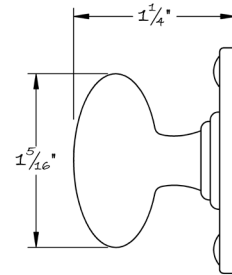

LOWE HARDWARE

No. 5003

---

*Lowe Hardware's perfectly proportioned #5003 elliptical cabinet knob.  
Available in all of our yacht quality finishes.*

• DESIGNED, MANUFACTURED & HAND FINISHED IN MAINE SINCE 1977 •