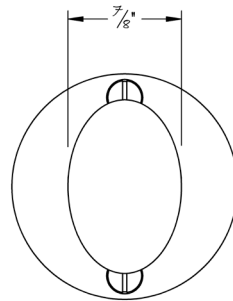

LOWE HARDWARE

No. 5003

---

*Lowe Hardware's perfectly proportioned #5003 elliptical cabinet knob.  
Available in all of our yacht quality finishes.*

• DESIGNED, MANUFACTURED & HAND FINISHED IN MAINE SINCE 1977 •