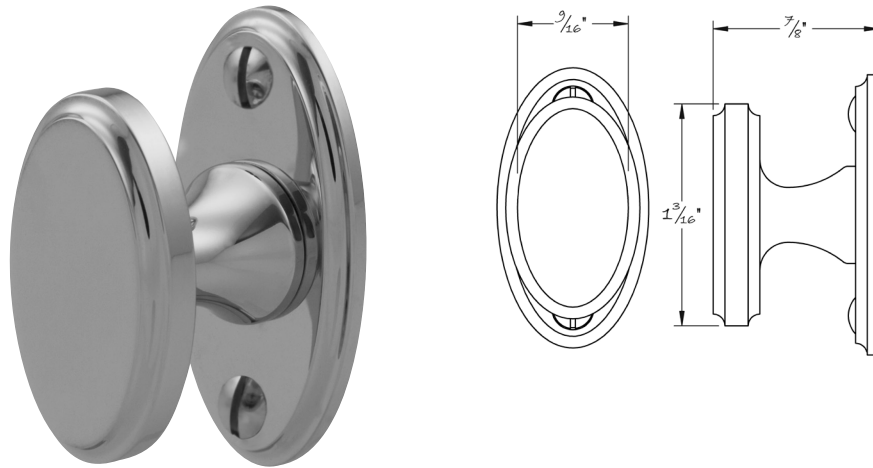

LOWE HARDWARE

No. 5000-TT

---

*No. 5000TT*

*With its covered edges, flat face, and gently curving shank, the #5000TT thumb turn is a blend of contemporary and traditional stylings. Modern interiors are not distracted by its details yet more traditional interiors easily accept its form.*