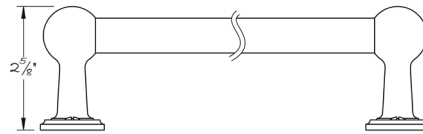

LOWE HARDWARE

No. 5000TB

---

*Most of our yacht projects over the years have involved the design and building of custom hand rails.*

*The #5000 towel bar is an elegant simple design inspired by these earlier Lowe designs.*

*This piece may be scaled in bar length as well as diameter and standoff of the end stanchions.*

*Available in any of our yacht quality electroplated or patinated finishes.*

• DESIGNED, MANUFACTURED & HAND FINISHED IN MAINE SINCE 1977 •