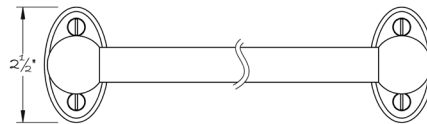

LOWE HARDWARE

No. 5000TB

---

*Most of our yacht projects over the years have involved the design and building of custom hand rails.*

*The #5000 towel bar is an elegant simple design inspired by these earlier Lowe designs.*

*This piece may be scaled in bar length as well as diameter and standoff of the end stanchions.*

*Available in any of our yacht quality electroplated or patinated finishes.*

• DESIGNED, MANUFACTURED & HAND FINISHED IN MAINE SINCE 1977 •