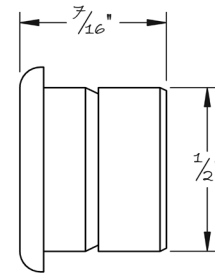

LOWE HARDWARE

No. 4803

---

No. 4803

*Lowe Hardware's traditional emergency release grommet.*

*Designed to be glued into a 1/2" hole, the face protrudes slightly from the door due to its half round molding. Beaded, roped, or straight knurled versions are available upon request.*

*A flat, flush sitting version is our part #4802.*

• DESIGNED, MANUFACTURED & HAND FINISHED IN MAINE SINCE 1977 •

73 SPRING STREET NEW YORK, NY 10012 (212) 390-0660

WWW.LOWE-HARDWARE.COM