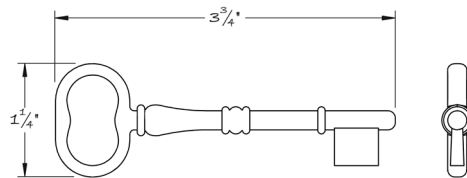

LOWE HARDWARE

No. 4800

---

BIT KEY

*Lowe Hardware's traditional bit key designed for use with our line of rim locks  
as well as our interior bit key full mortise locks.*

*Investment cast in yellow brass, bronze, white bronze, or nickel silver.*

*Scaled sizes available upon request.*

---

• DESIGNED, MANUFACTURED & HAND FINISHED IN MAINE SINCE 1977 •

73 SPRING STREET NEW YORK, NY 10012 (212) 390-0660

WWW.LOWE-HARDWARE.COM