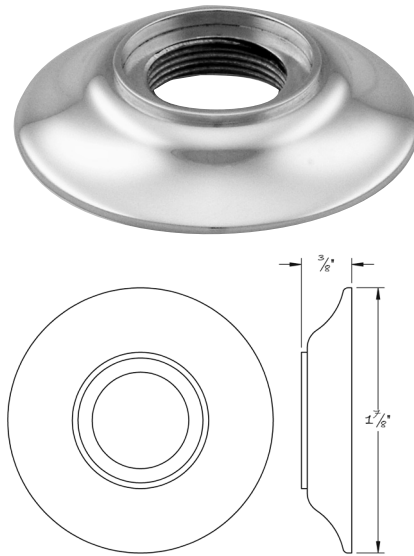

LOWE HARDWARE

No. 4713

---

*Lowe Hardware's #4713 rose combines a gentle ogee curve leading up to a straight edged band to complement some of our lever handles and knobs.*

*This item can be appropriately scaled for the coordinating trim.*

*The 1-7/8" diameter is shown while 1/8" increments above this size are offered.*

*Available in any of our yacht-quality electroplated or patinated finishes.*

---

• DESIGNED, MANUFACTURED & HAND FINISHED IN MAINE SINCE 1977 •