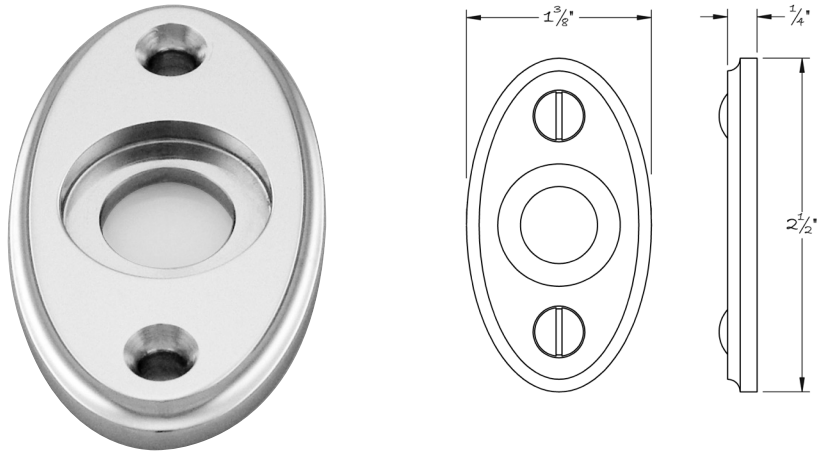

LOWE HARDWARE

No. 4712

---

*Lowe Hardware's covered elliptical escutcheon is fitting for many of our trim items.*

*This item can be appropriately scaled for the project's coordinating trim.*

*Available in any of our yacht-quality electroplated or patinated finishes.*