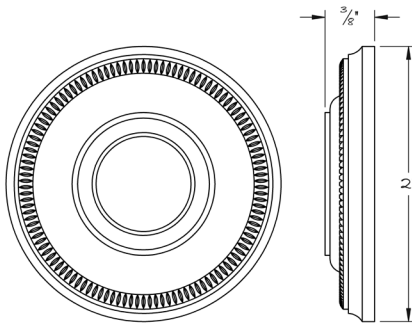

LOWE HARDWARE

No. 4710S

---

*Our most traditional American rosette, pictured with straight knurling.*

*A plain ribbon is available as the #4710.*

*This item can be appropriately scaled for the project's coordinating trim.*