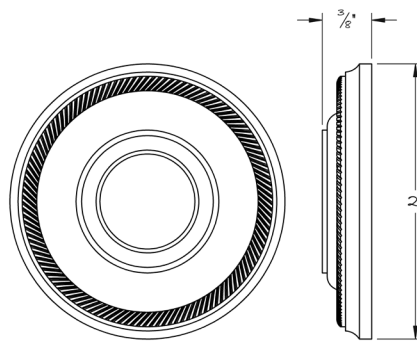

LOWE HARDWARE

No. 471OR

---

*Our most traditional American rosette, pictured with rope knurling.*

*A plain ribbon is available as the #4710.*

*This item can be appropriately scaled for the project's coordinating trim.*